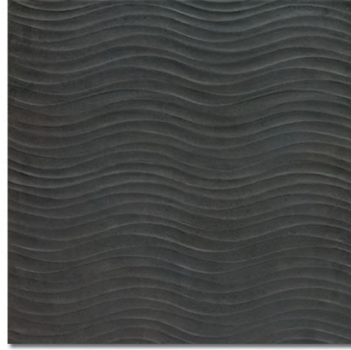

# URBAN SERIES

Bianco Matte Battiscopa 3"x24"

Bianco Matte 12"x24"

Bianco Matte 24"x24"

Nero Matte Battiscopa 3"x24"

Nero Matte 12"x24"

Nero Matte 24"x24"

Bianco Sculpture 24"x24"

Bianco Mosaic 12"x12"

Nero Sculpture 24"x24"

Nero Mosaic 12"x12"

Grigio Matte Battiscopa 3"x24"

Grigio Matte 12"x24"

Grigio Matte 24"x24"

Grigio Matte 24"x48"

Grigio Sculpture 24"x24"