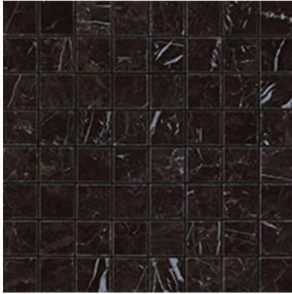

# MARVEL STONE SERIES

Bardiglio Grey 18''x36'' \*

Bianco Dolomite 18''x36'' \*

Carrara Pure 18''x36'' \*

Nero Marquina 18''x36'' \*

Cardoso Elegant Matte 18''x36''

Clauzetto White Matte 18''x36''

Bardiglio Grey 12''x24'' \*

# MARVEL STONE SERIES

Bardiglio Grey Matte  
Mosaico 12"x12"

Bianco Dolomite Matte  
Mosaico 12"x12"

Carrara Pure Matte  
Mosaico 12"x12"

Nero Marquina Matte  
Mosaico 12"x12"

Cardoso Elegant Matte  
Mosaico 12"x12"

Clauzetto White Matte  
Mosaico 12"x12"

Bardiglio Grey Bullnose 3"x24" \*

Bianco Dolomite Bullnose 3"x24" \*

Carrara Pure Bullnose 3"x24" \*

Nero Marquina Bullnose 3"x24" \*

Cardoso Elegant Bullnose 3"x24" \*

Clauzetto White Bullnose 3"x24" \*

\* Available in Matte and Lappato

Tile exceeding 18" in length are not recommended for installation in more than a 1/3 offset pattern