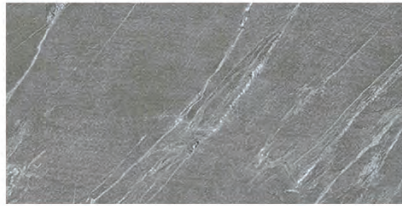

# MARVEL STONE SERIES

Bardiglio Grey 18''x36''\*

Bianco Dolomite 18''x36''\*

Carrara Pure 18''x36''\*

Nero Marquina 18''x36''\*

Cardoso Elegant Matte 18''x36''

Clauzetto White Matte 18''x36''

Bardiglio Grey 12''x24''\*

Bianco Dolomite 12''x24''\*

Carrara Pure 12''x24''\*

Nero Marquina 12''x24''\*

Cardoso Elegant Matte 12''x24''

Clauzetto White Matte 12''x24''

Bardiglio Grey Chevron  
Lappato 8 3/4''x9''

Bianco Dolomite Chevron  
Lappato 8 3/4''x9''

\* Available in Matte and Lappato \*\* Wall Application Only

Tile exceeding 18'' in length are not recommended for installation in more than a 1/3 offset pattern