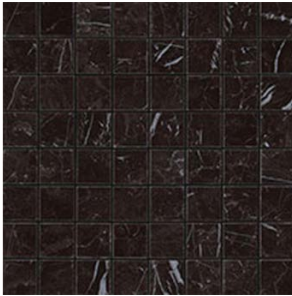

# MARVEL STONE SERIES

Bardiglio Grey 18''x36''\*

Bianco Dolomite 18''x36''\*

Carrara Pure 18''x36''\*

Nero Marquina 18''x36''\*

Cardoso Elegant Matte 18''x36''

Clauzetto White Matte 18''x36''

Bardiglio Grey 12''x24''\*

# MARVEL STONE SERIES

Bardiglio Grey Matte  
Mosaico 12"x12"

Bianco Dolomite Matte  
Mosaico 12"x12"

Carrara Pure Matte  
Mosaico 12"x12"

Nero Marquina Matte  
Mosaico 12"x12"

Cardoso Elegant Matte  
Mosaico 12"x12"

Clauzetto White Matte  
Mosaico 12"x12"

Bardiglio Grey Bullnose 3"x24" \*

Bianco Dolomite Bullnose 3"x24" \*

Carrara Pure Bullnose 3"x24" \*

Nero Marquina Bullnose 3"x24" \*

Cardoso Elegant Bullnose 3"x24" \*

Clauzetto White Bullnose 3"x24" \*

*\* Available in Matte and Lappato*

Bianco Dolomite Lappato 48"x95"

Carrara Pure Lappato 48"x95"

*Tile exceeding 18" in length are not recommended for installation in more than a 1/3 offset pattern*