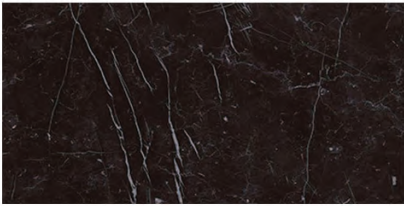

# MARVEL STONE SERIES

Bardiglio Grey 18''x36'' \*

Bianco Dolomite 18''x36'' \*

Carrara Pure 18''x36'' \*

Nero Marquina 18''x36'' \*

Cardoso Elegant Matte 18''x36''

Clauzetto White Matte 18''x36''

Bardiglio Grey 12''x24'' \*

Bianco Dolomite 12''x24'' \*

Carrara Pure 12''x24'' \*

Nero Marquina 12''x24'' \*

Cardoso Elegant Matte 12''x24''

Clauzetto White Matte 12''x24''

Bardiglio Grey Chevron  
Lappato 8 3/4''x9''

Bianco Dolomite Chevron  
Lappato 8 3/4''x9''

\* Available in Matte and Lappato \*\* Wall Application Only

Tile exceeding 18'' in length are not recommended for installation in more than a 1/3 offset pattern