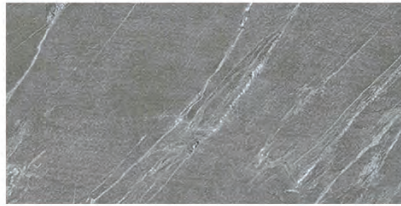

# MARVEL STONE SERIES

Bardiglio Grey 18''x36'' \*

Bianco Dolomite 18''x36'' \*

Carrara Pure 18''x36'' \*

Nero Marquina 18''x36'' \*

Cardoso Elegant Matte 18''x36''

Clauzetto White Matte 18''x36''

Bardiglio Grey 12''x24'' \*

Bianco Dolomite 12''x24'' \*

Carrara Pure 12''x24'' \*

Nero Marquina 12''x24'' \*

Cardoso Elegant Matte 12''x24''

Clauzetto White Matte 12''x24''

Bardiglio Grey Chevron  
Lappato 8 3/4''x9''

Bianco Dolomite Chevron  
Lappato 8 3/4''x9''

\* Available in Matte and Lappato \*\* Wall Application Only

Tile exceeding 18'' in length are not recommended for installation in more than a 1/3 offset pattern