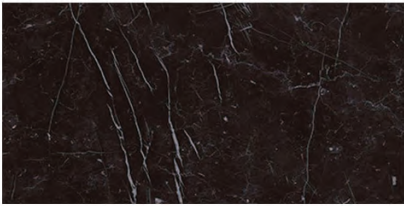

# MARVEL STONE SERIES

Bardiglio Grey 18''x36''\*

Bianco Dolomite 18''x36''\*

Carrara Pure 18''x36''\*

Nero Marquina 18''x36''\*

Cardoso Elegant Matte 18''x36''

Clauzetto White Matte 18''x36''

Bardiglio Grey 12''x24''\*

Bianco Dolomite 12''x24''\*

Carrara Pure 12''x24''\*

Nero Marquina 12''x24''\*

Cardoso Elegant Matte 12''x24''

Clauzetto White Matte 12''x24''

Bardiglio Grey Chevron  
Lappato 8 3/4''x9''

Bianco Dolomite Chevron  
Lappato 8 3/4''x9''

\* Available in Matte and Lappato \*\* Wall Application Only

Tile exceeding 18'' in length are not recommended for installation in more than a 1/3 offset pattern