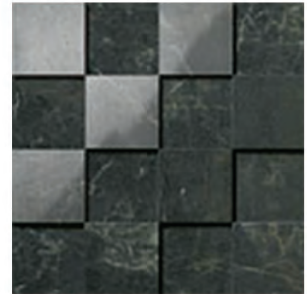

Cremo Delicato Lappato 48x95''

Statuario Select 24''x24'' *

Travertino Alabastrino 24''x24'' *

Statuario Select Lappato 48x95''

* Available in Matte and Lappato

Tile exceeding 18'' in length are not recommended for installation in more than a 1/3 offset pattern

Cremo Delicato Matte
Mosaico 12''x12''

Grey Fleury Matte
Mosaico 12''x12''

Noir St. Laurent Matte
Mosaico 12''x12''

Stauario Select Matte
Mosaico 12''x12''

Travertino Alabastrino Matte
Mosaico 12''x12''

Travertino Silver Matte
Mosaico 12''x12''

Cremo Delicato Matte
3D Mosaico 12''x12''

Grey Fleury Matte
3D Mosaico 12''x12''

Noir St. Laurent Matte
3D Mosaico 12''x12''

Stauario Select Matte
3D Mosaico 12''x12''

Travertino Alabastrino Matte
3D Mosaico 12''x12''